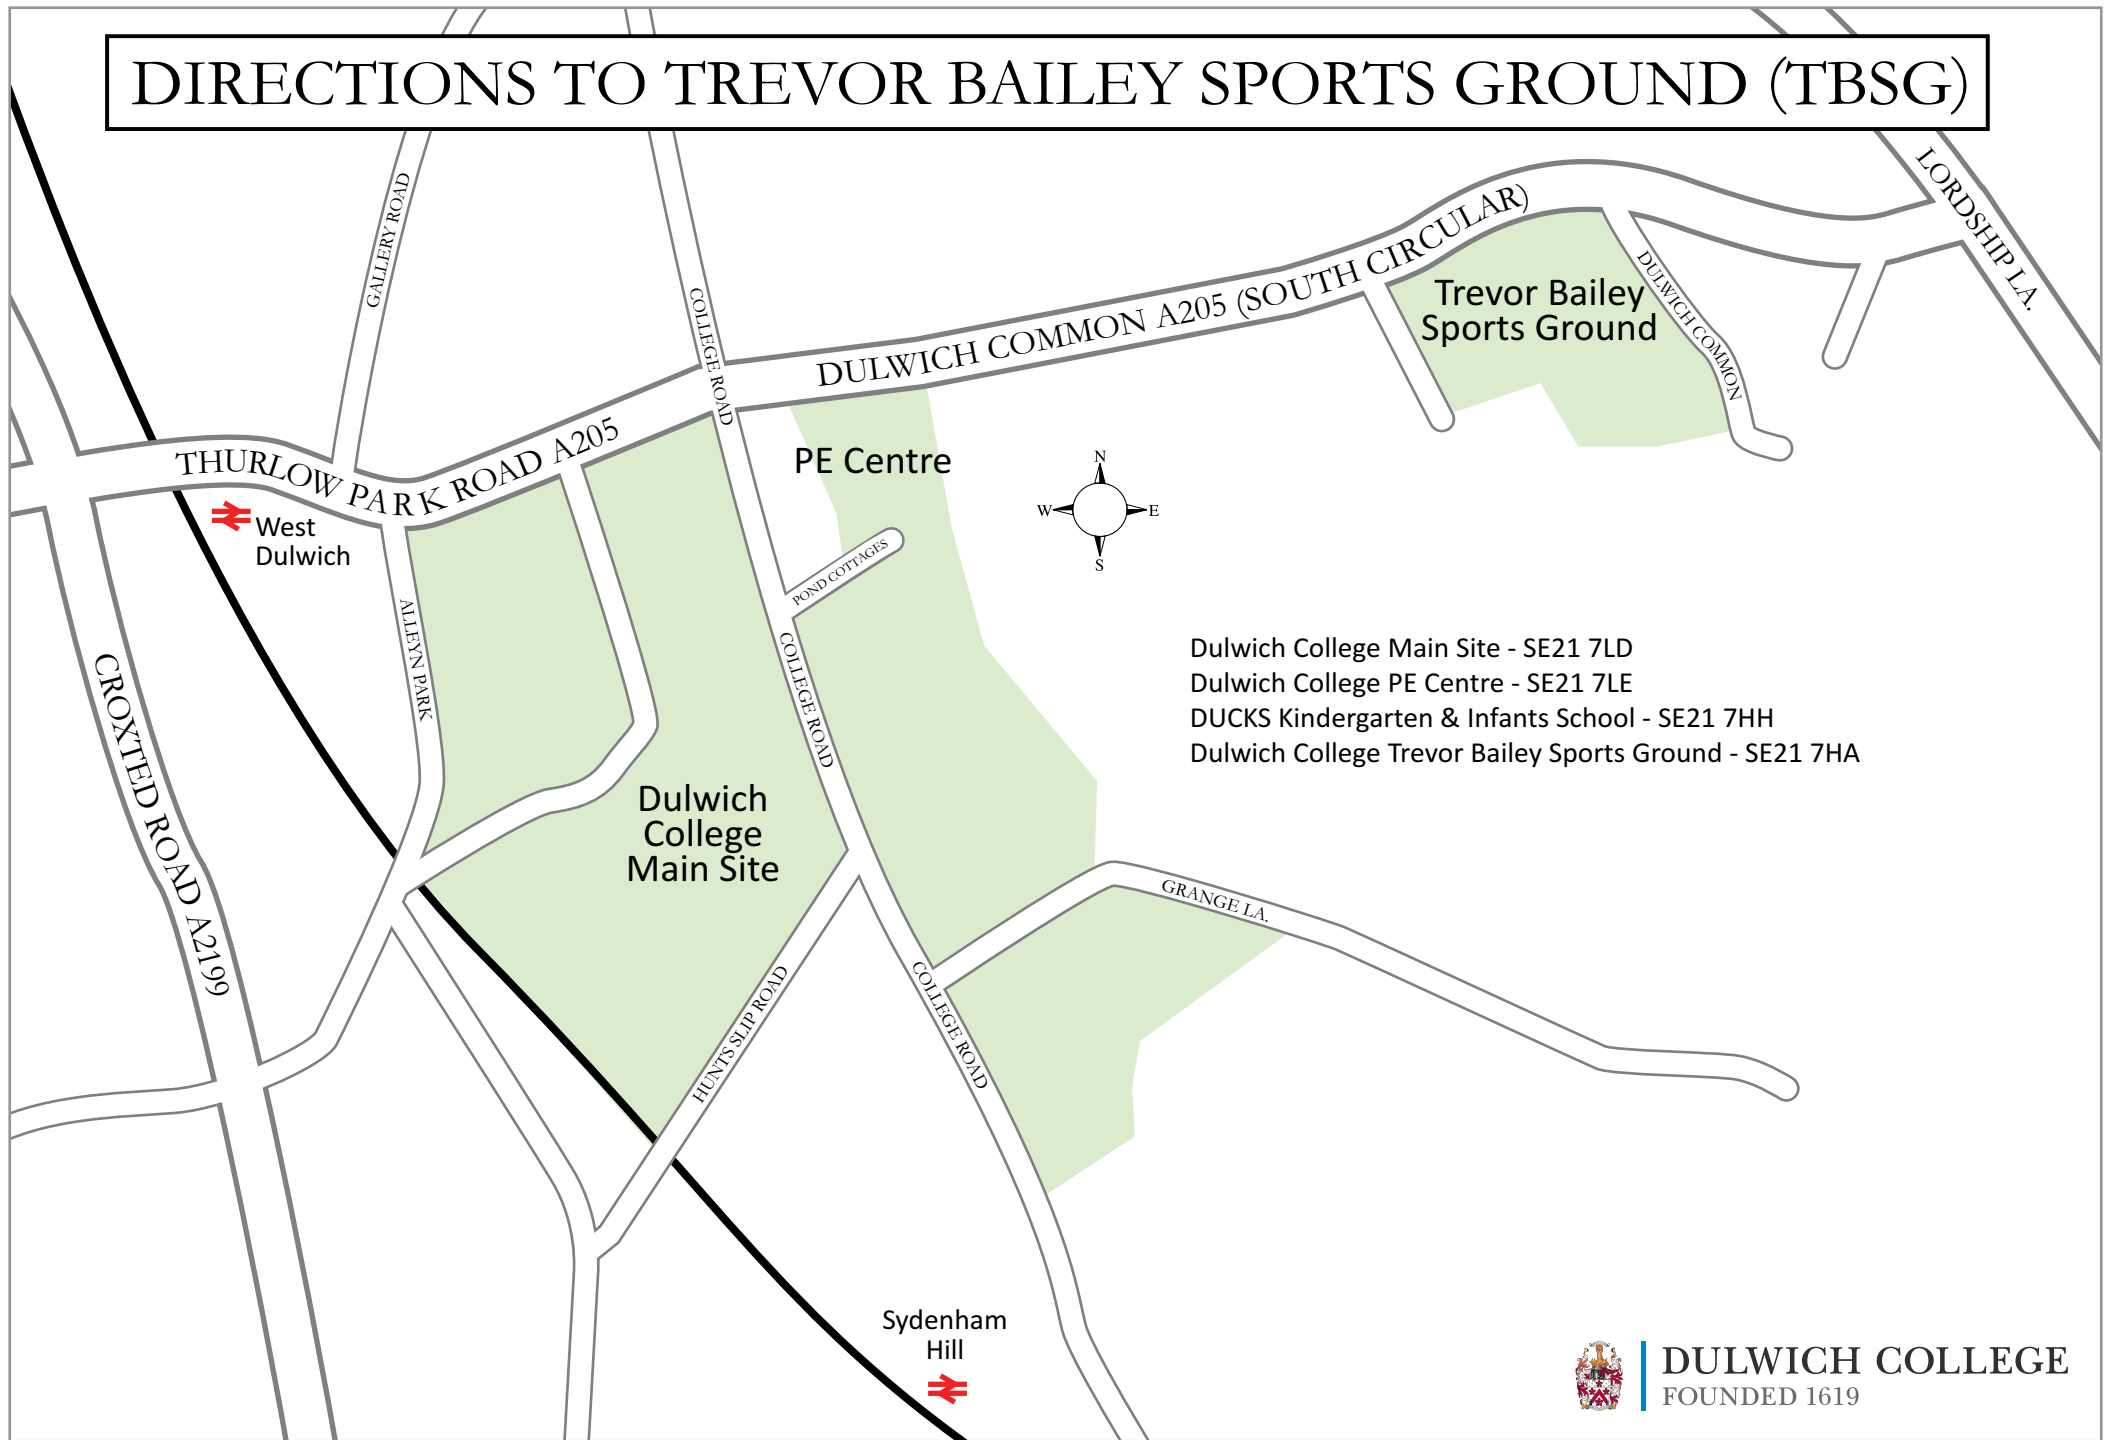

TREVOR BAILEY SPORTS GROUND (TBSG) PITCH GUIDE

- F/R Football/Rugby Pitch
- C Cricket Pitch
- C3 Synthetic Cricket Pitch
- P1 Parking
- P2 Overflow Car Park

- TBSG CLUB HOUSE**
- Squash Courts
 - Exercise Studio
 - Scouts Centre
 - Bar & Lounge
 - Changing Rooms

DIRECTIONS TO TREVOR BAILEY SPORTS GROUND (TBSG)

- Dulwich College Main Site - SE21 7LD
- Dulwich College PE Centre - SE21 7LE
- DUCKS Kindergarten & Infants School - SE21 7HH
- Dulwich College Trevor Bailey Sports Ground - SE21 7HA