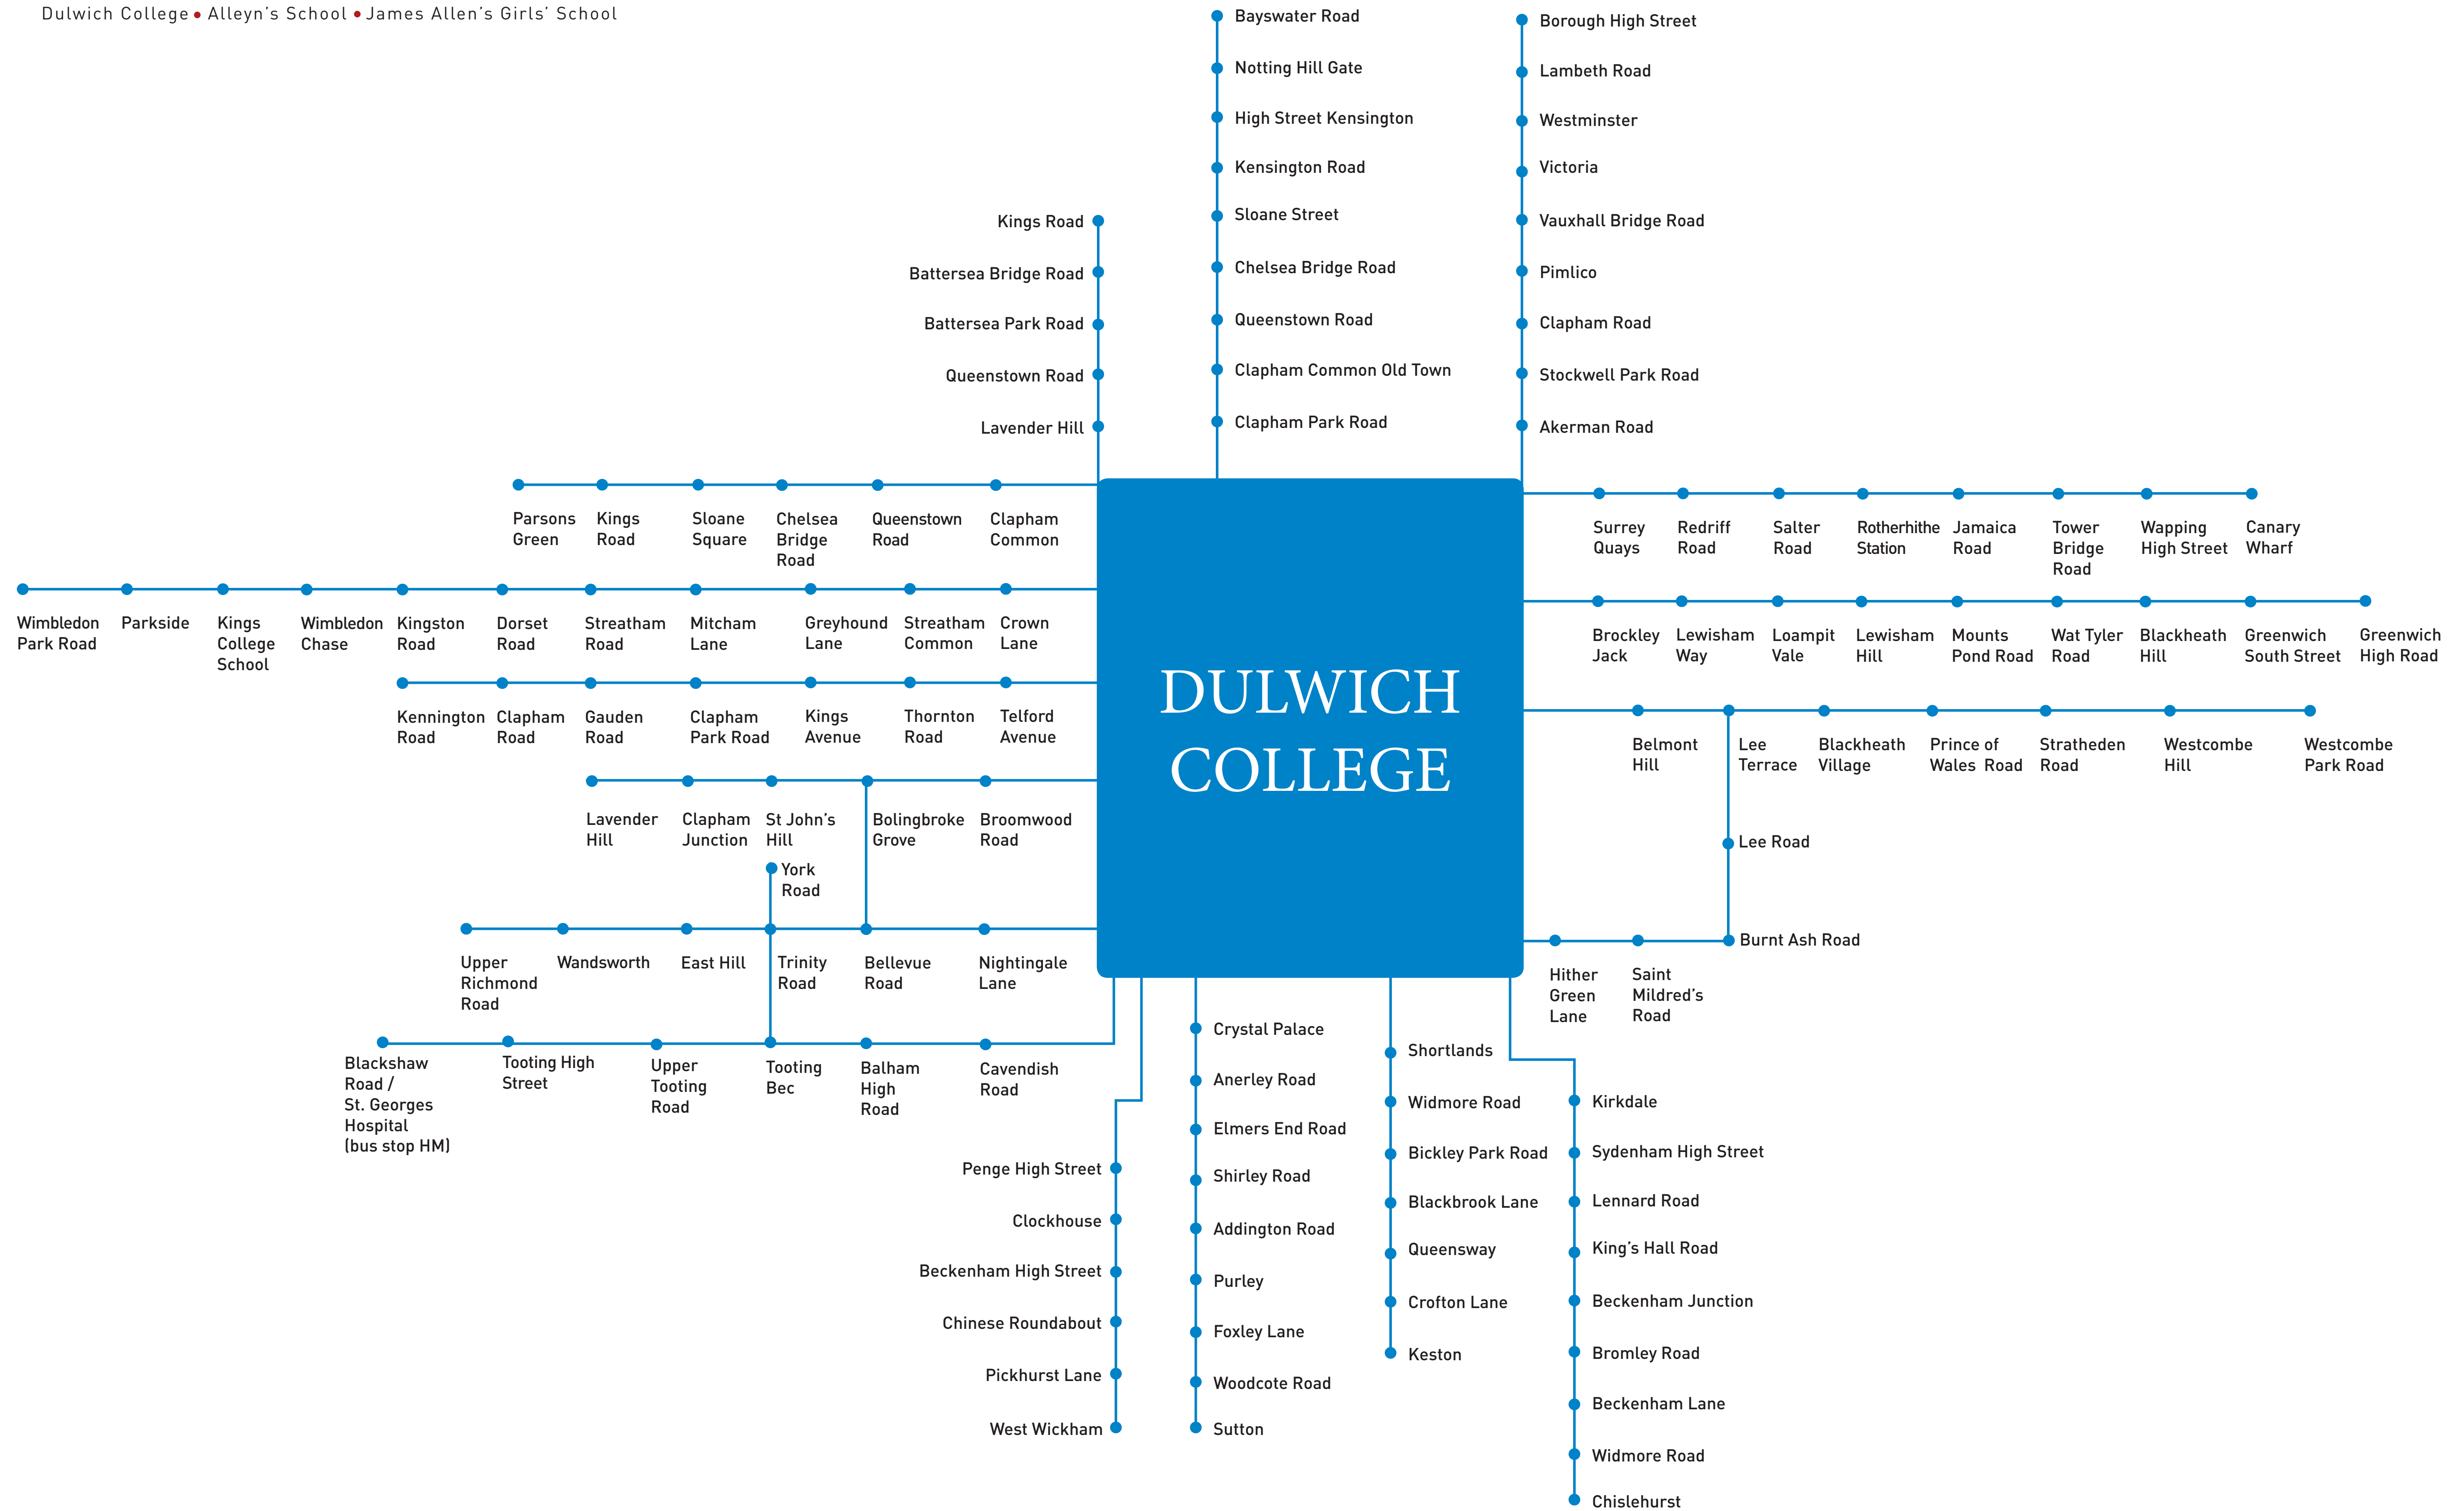

# FOUNDATION SCHOOLS' COACH SERVICE

Dulwich College • Alleyn's School • James Allen's Girls' School

The Foundation Schools' Coach Service provides a safe and convenient means of travel for pupils at Dulwich College, JAGS and Alleyn's. We currently transport around 1350 children to and from school daily, on both regular morning and afternoon coaches and also late coaches for pupils taking part in after school activities.